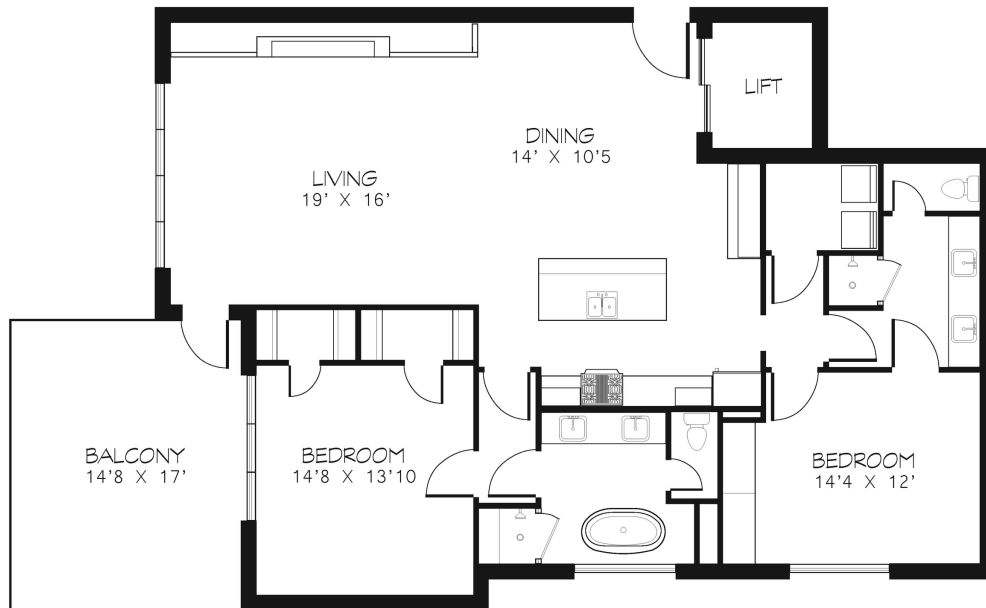

# THE STANDARD

*Whitefish*

## 137 PENTHOUSE

**2**  
Bedrooms

**2**  
Baths

**1698**  
Sq Ft

End unit with views over the courtyard and exceptional natural light. 11ft ceilings and expansive glass bring in the true beauty of Montana. Cozy up around the linear fireplace and watch for the Northern lights dancing over the mountain. Built in refrigerator and beverage center make this unit perfect for entertaining.