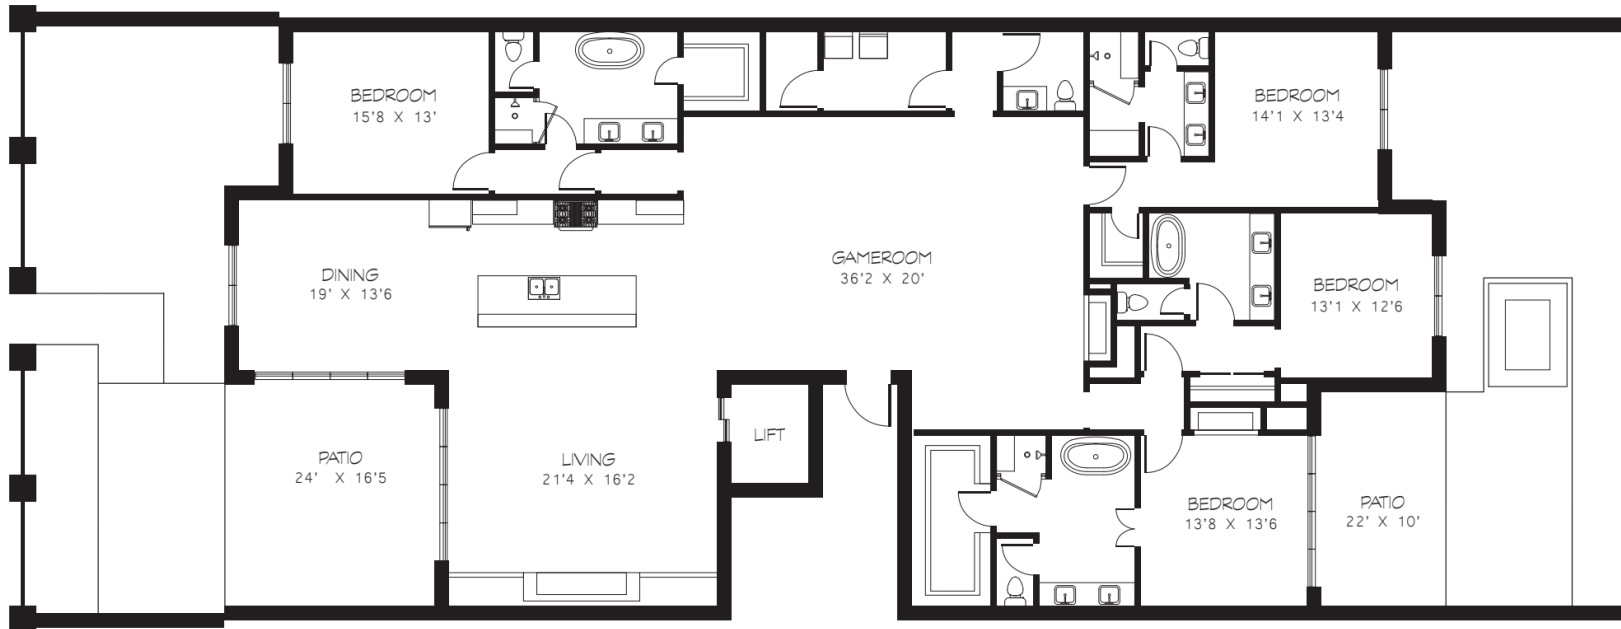

# THE STANDARD

*Whitefish*

## 115 CLUB LEVEL

**4**  
Bedrooms

**4.5**  
Baths

**3**  
Fireplaces

**2**  
Retractable  
Walls

**3410**  
Sq Ft

Luxury ground floor residence, own private courtyard, includes hot tub and grill area. 2 underground parking spaces and storage room included.