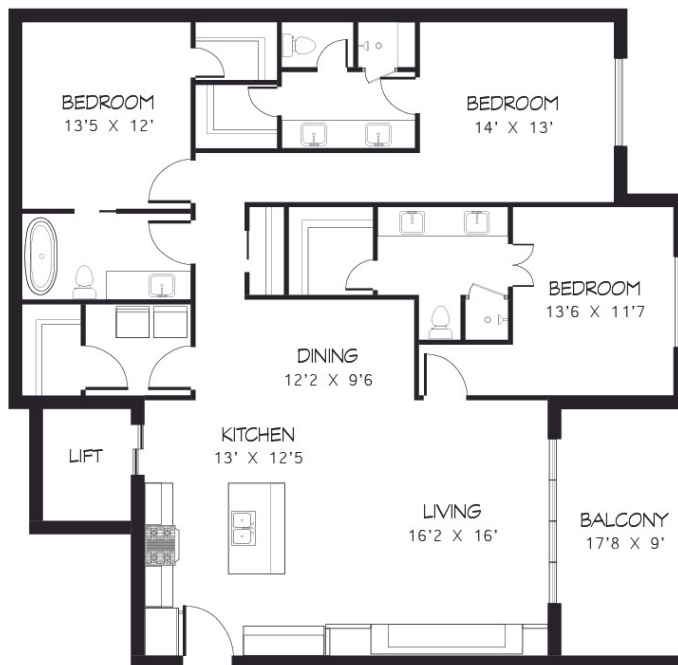

THE STANDARD

Whitefish

225

3
Bedrooms

3
Baths

1740
Sq Ft

Views of eastern mountain range over the landscaped courtyard and pool. Relax on the private balcony with outdoor grill.

11ft ceilings and expansive glass bring in the true beauty of Montana. Built in refrigerator and beverage center make this unit perfect for entertaining.