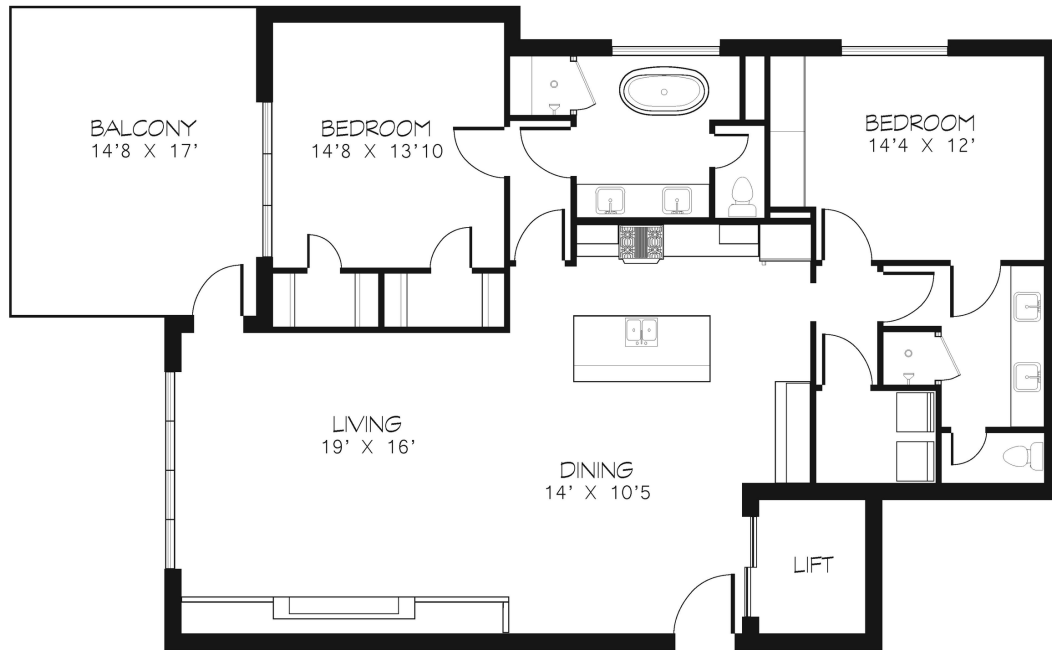

# THE STANDARD

*Whitefish*

## 121

**2**  
Bedrooms

**2**  
Baths

**1698**  
Sq Ft

End unit with views over the courtyard and exceptional natural light. 11ft ceilings and expansive glass bring in the true beauty of Montana. Cozy up around the linear fireplace and watch for the Northern lights dancing over the mountain. Built in refrigerator and beverage center make this unit perfect for entertaining.