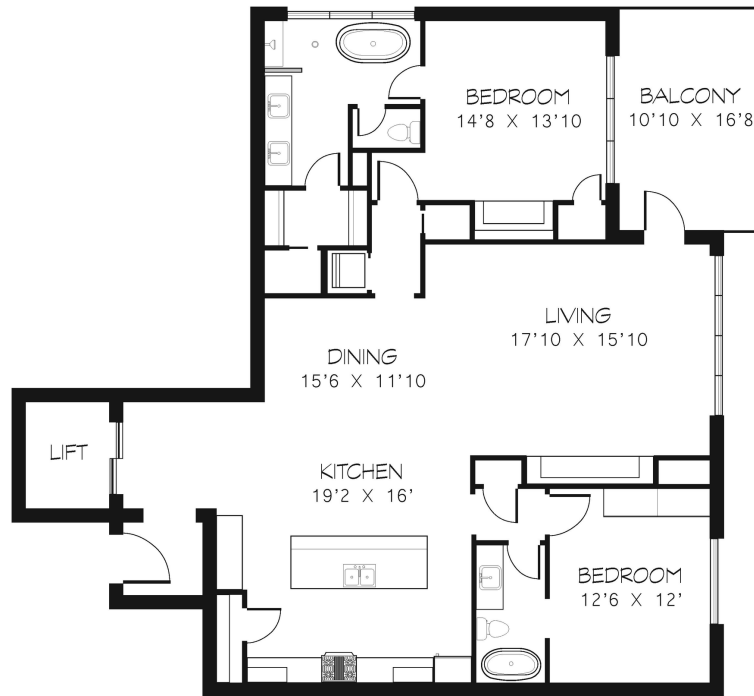

THE STANDARD

Whitefish

132 PENTHOUSE

2
Bedrooms

2
Baths

2
Fireplaces

1557
Sq Ft

Luxurious third level residence, with spectacular views of Big Mountain over the golf course. Built in refrigerator and beverage center make this unit perfect for entertaining.

Underground parking space.