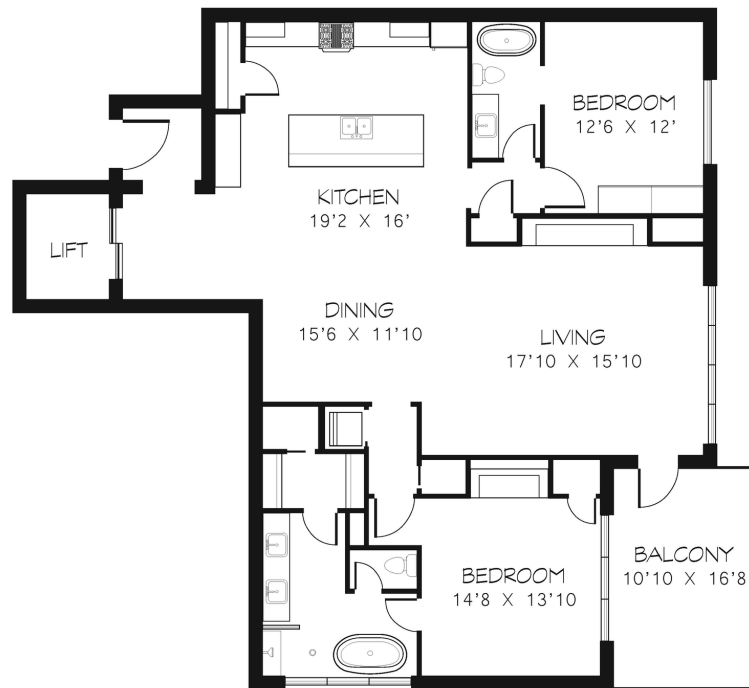

THE STANDARD

Whitefish

232 PENTHOUSE

2
Bedrooms

2
Baths

2
Fireplaces

1557
Sq Ft

Spectacular views of Big Mountain over Whitefish Lake Golf Course. End unit provides additional views and exceptional natural light.

11ft ceilings and expansive glass bring in the true beauty of Montana. Cozy up around the linear fireplace and watch for the Northern lights dancing over the mountain. Built in refrigerator and beverage center make this unit perfect for entertaining. Elevator lobby adjacent to concierge desk.