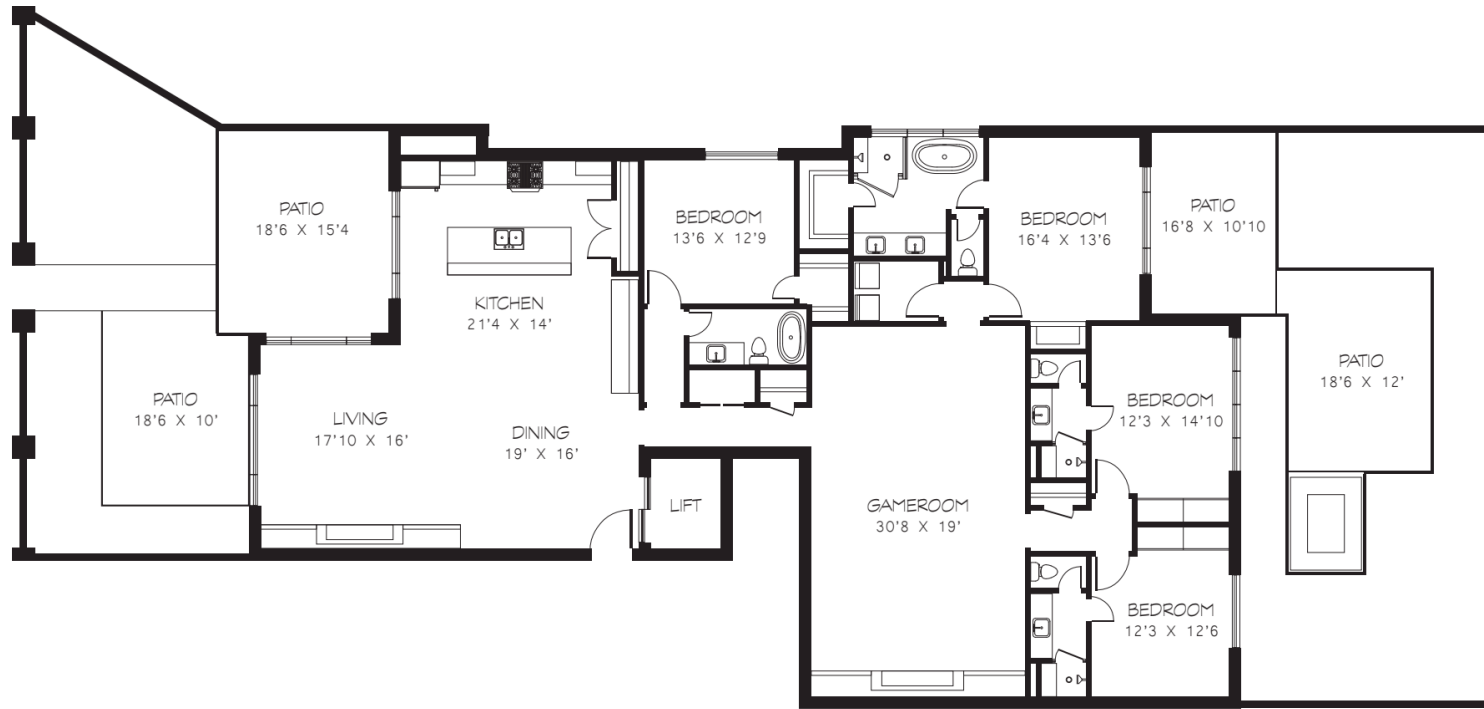

THE STANDARD

Whitefish

111 CLUB LEVEL

4
Bedrooms

4
Baths

3
Fireplaces

2
Retractable
Walls

3043

Sq Ft

Views of Big Mountain over Whitefish Lake Golf Club. Luxury ground floor residence boasting private courtyards with four patio spaces.

Two underground parking spaces. Enjoy the huge game room with beverage center.