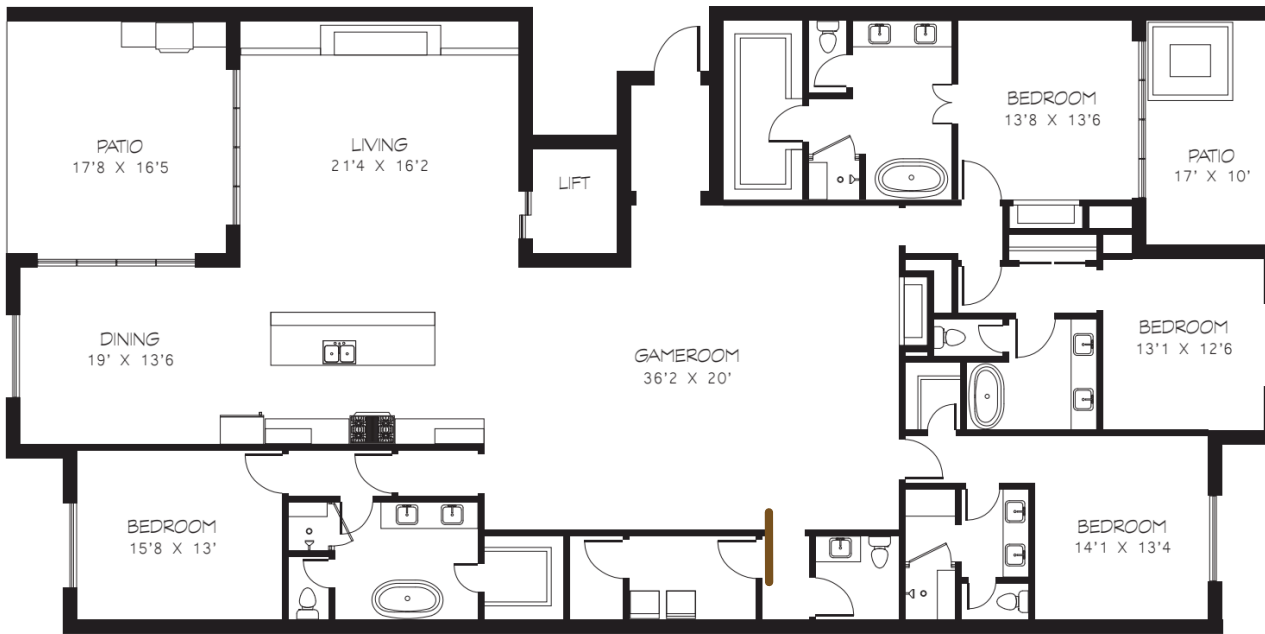

THE STANDARD

Whitefish

235 PENTHOUSE

4
Bedrooms

4.5
Baths

3
Fireplaces

3506

Sq Ft

Luxurious third level residence, own private courtyard, includes hot tub and grill area. 2 underground parking spaces and storage area included. Furnished and unfurnished available.