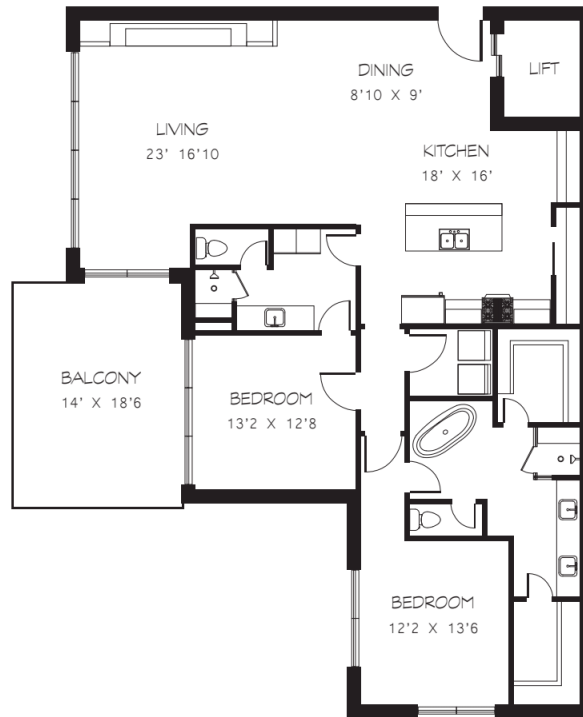

# THE STANDARD

*Whitefish*

## 227

**2**

Bedrooms

**2**

Baths

**1659**

Sq Ft

End unit with eastern mountain range views over the landscaped courtyard and pool.

11ft ceilings and expansive glass bring in the true beauty of Montana. Built in refrigerator and beverage center make this unit perfect for entertaining.